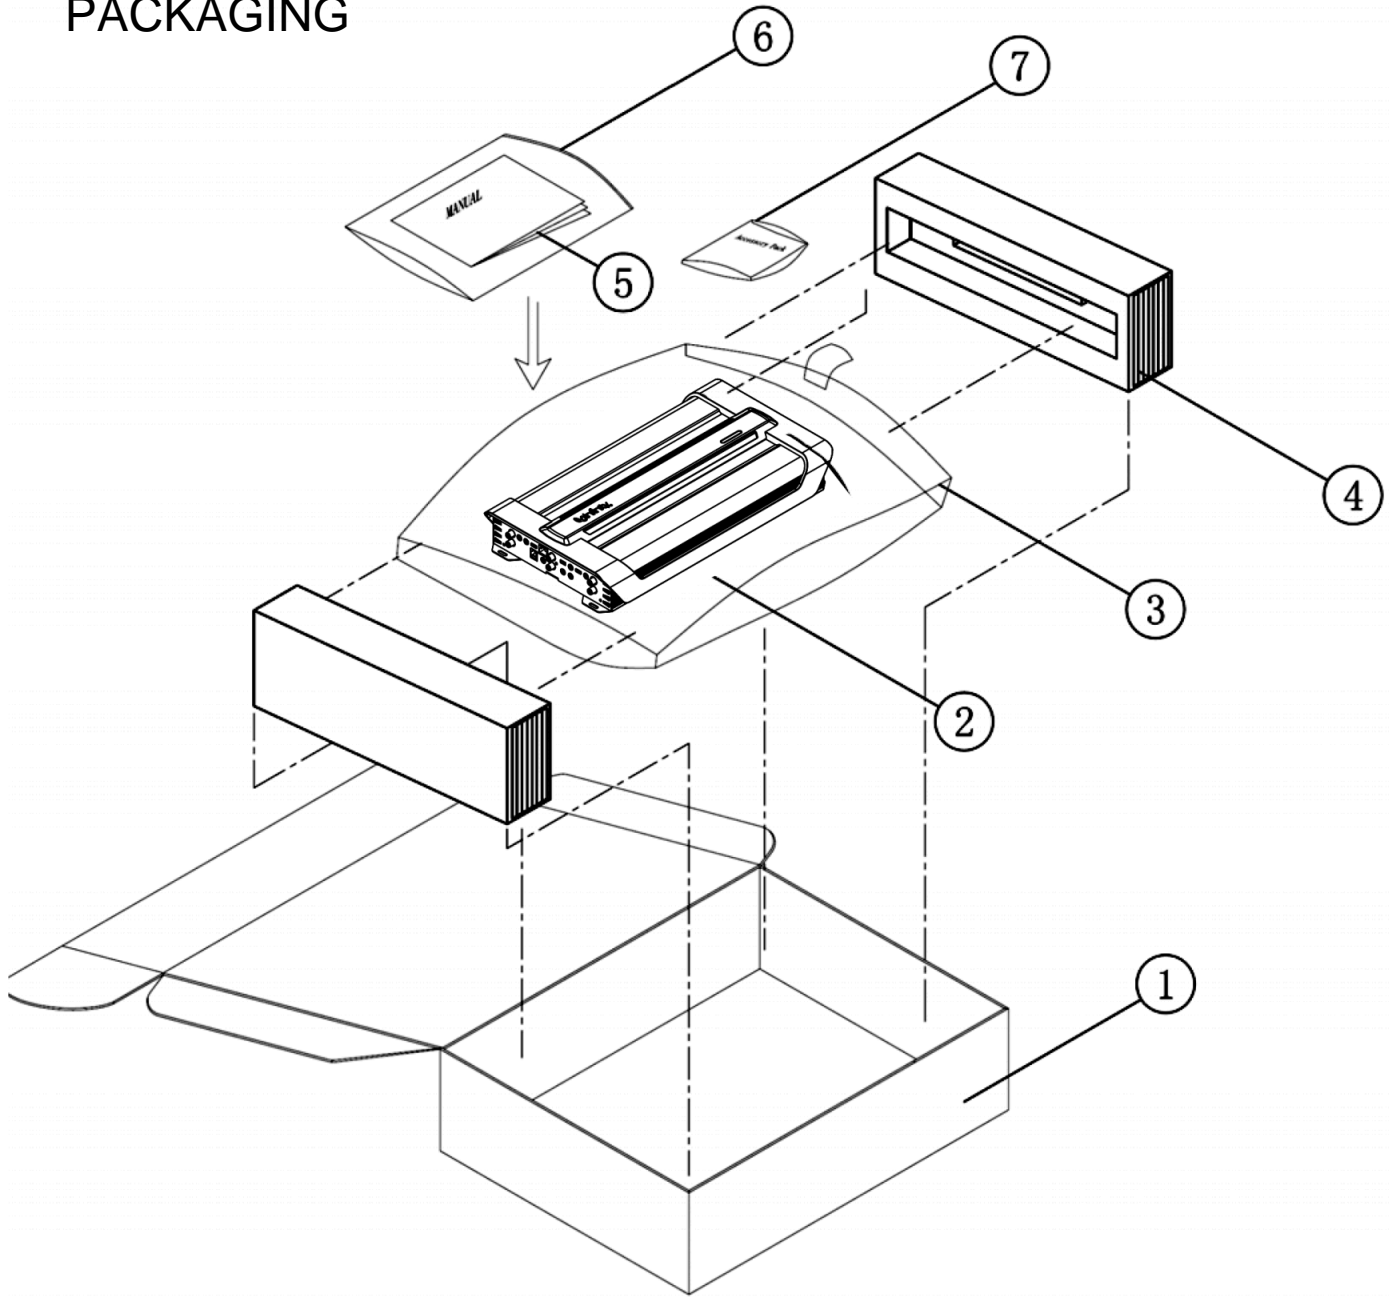

PACKAGING

Item	Part Number	Description	Qty
1	CH5082901201	Outer Carton	1
2	REF5350a	REF5350a Amplifier	1
3		Plastic Bag	1
4	BZL279112001	Packing Foam	1
5	Visit Infinitysystems.com	Owner's manual	1
6		Plastic Bag	1
7		Accessory kit consisting of:	1
	LS1CJ0402507	Mounting Screws	4
	1601-403E-00	SPARE 40A FUSES	2
	REMOTE REF AMP	Remote Level Control	1
	2100-0009-04	(RJ11) control cable	1